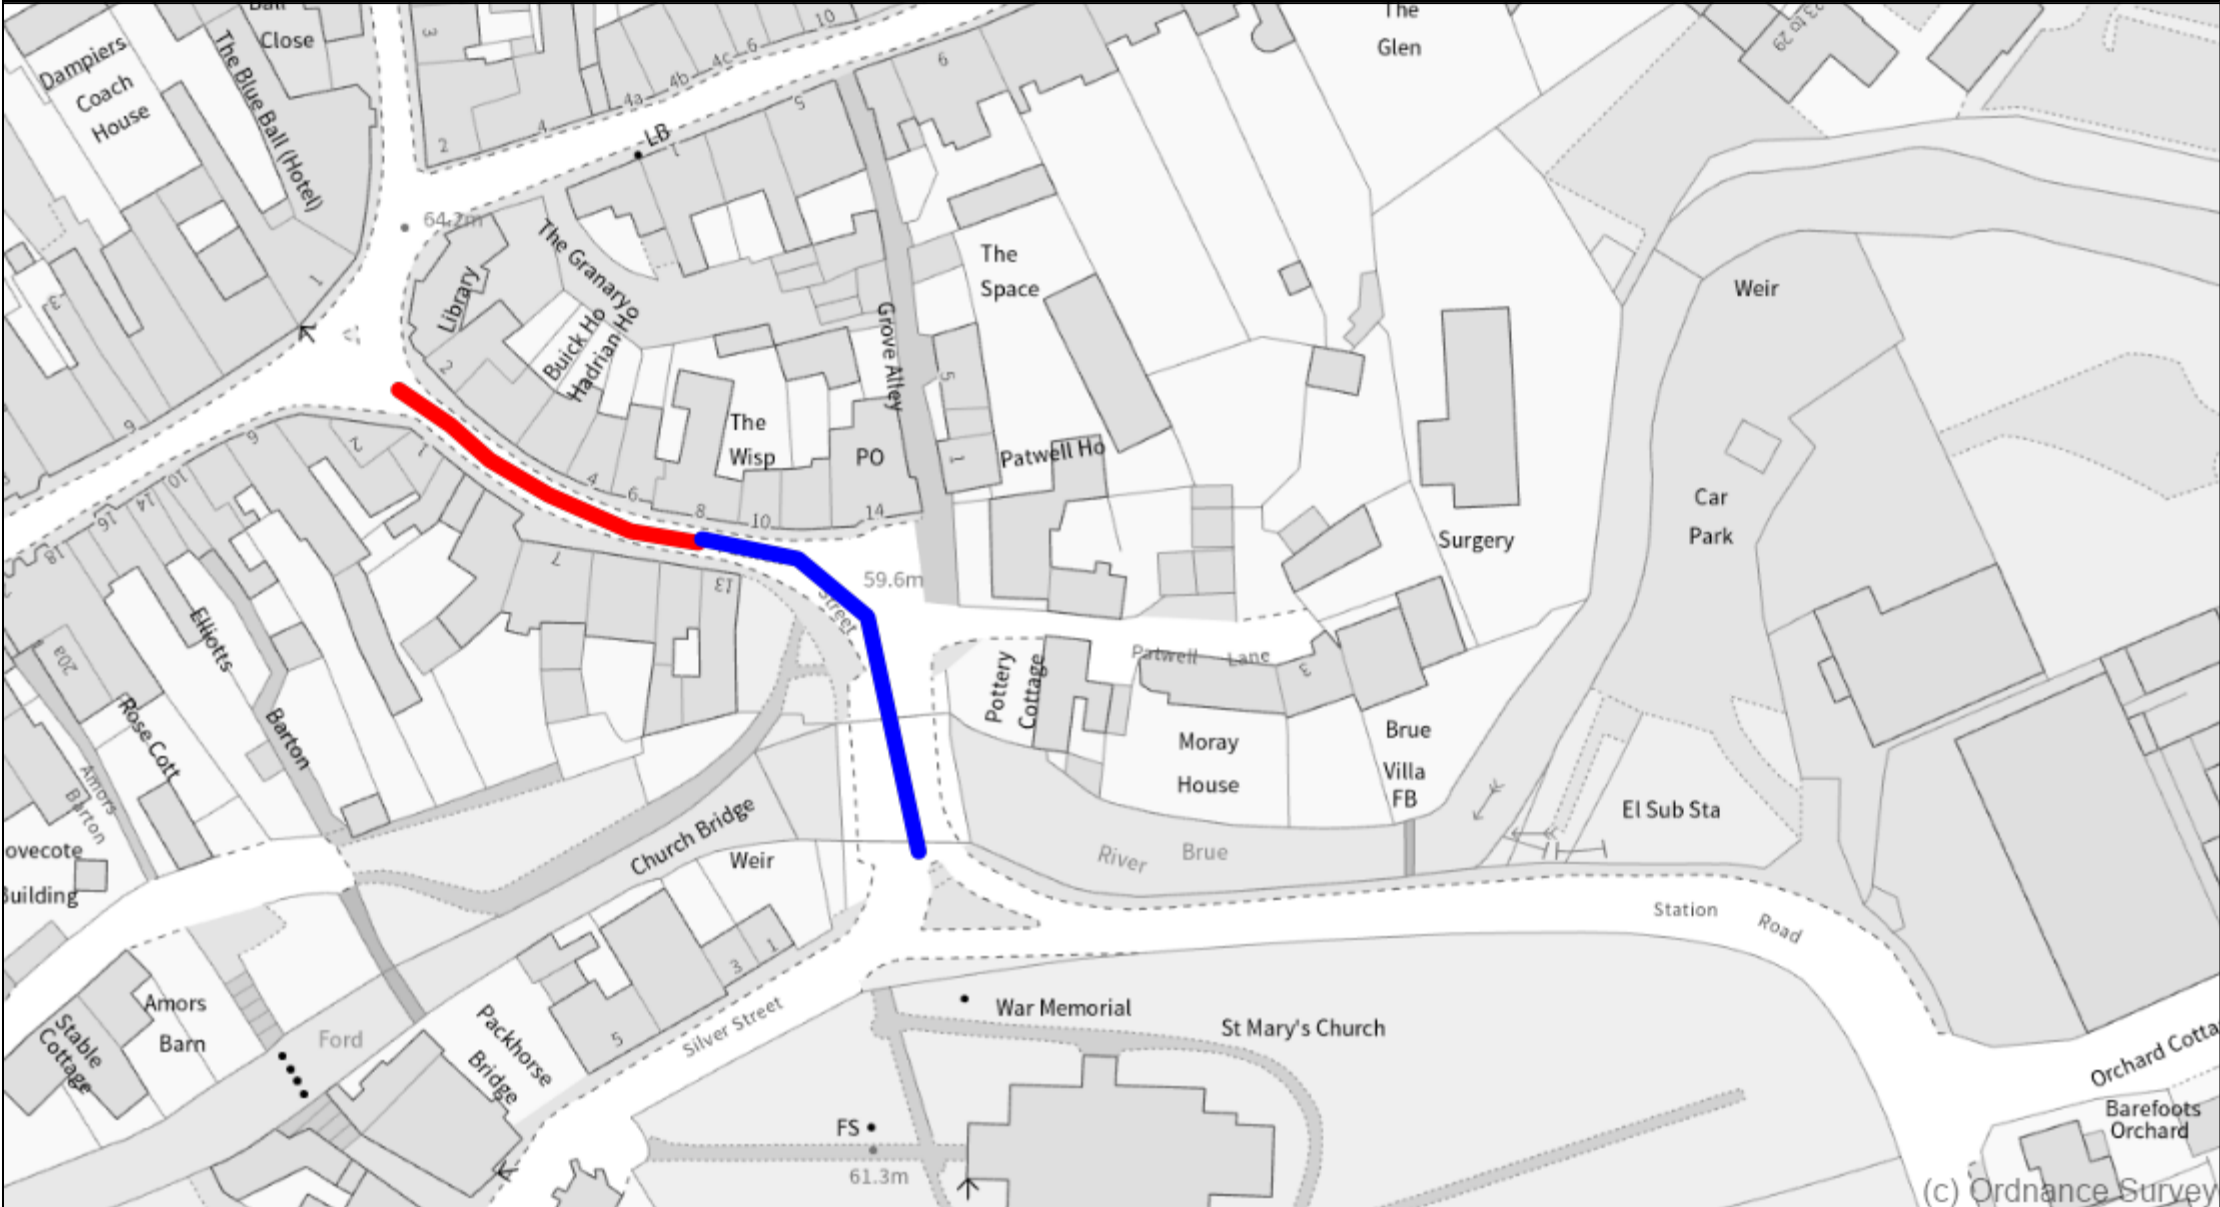

Temporary Traffic Restrictions - Patwell Street, Bruton - Red Line shows the temporary road closure and the blue line shows the temporary suspension of the one-way

(c) Ordnance Survey

Somerset
Council
County Hall
Taunton
TA1 4DY
0300 123 2224

Scale:1:1000
Centre:368453, 134867
Date produced:2026-01-13
10:40:13

© Crown copyright and database rights 2023 OS AC0000861332. You are granted a non-exclusive, royalty free, revocable licence solely to view the Licensed Data for non-commercial purposes for the period during which Somerset Council makes it available. You are not permitted to copy, sub-license, distribute, sell or otherwise make available the Licensed Data to third parties in any form. Third party rights to enforce the terms of this licence shall be reserved to OS.